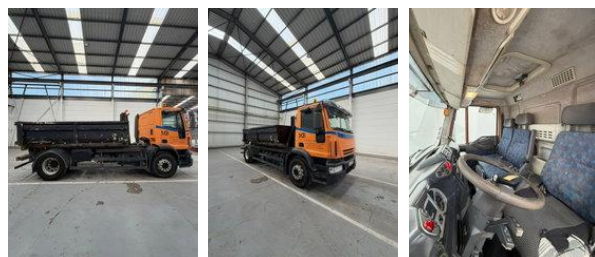

Iveco EuroCargo 180 28

General characteristics

Brand	Iveco
Model	EuroCargo 180
Subcategory	Tipper
Meter reading	419.207km
Year of construction	2004
Date of first registration	26-05-2004
Colour	Orange
Condition	Used
General state	Very good
Fuel	Diesel
Emission class	Euro 3
Reference	SF081632

Properties

Single weight	7.540kg
GVW	18.000kg
Cabin	Nee

Technical specifications

Number of axes	2
Axis configuration	4x2
Transmission	Manual transmission
Assets	280hp

Accessories

- Differential Lock
- Electric windows
- Anti-lock braking system
- Electrically operated windows
- Toolbox
- Radio/CD player
- Speed limiter
- Spotlights
- Visor
- Anti-lock braking system
- Electrically adjustable door mirrors